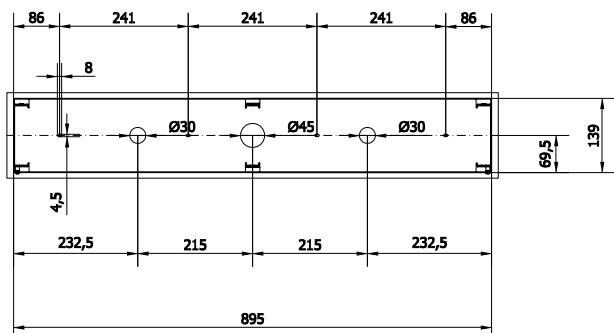

B-Piastre / Plates (Hail, Storm, Wonder)

TECHNICAL SHEET

BB01-L-92-08 WHITE

Mounting: a soffitto / ceiling

Environment: Indoor - IP20

Materials: Metallo / Metal

Information: Round plate with max 8 fittings

Lighting Control: dimmable 0-10V

BB01-L-92-08

PIASTRA ESTERNA / EXTERNAL PLATE

PIASTRA INTERNA / INTERNAL PLATE