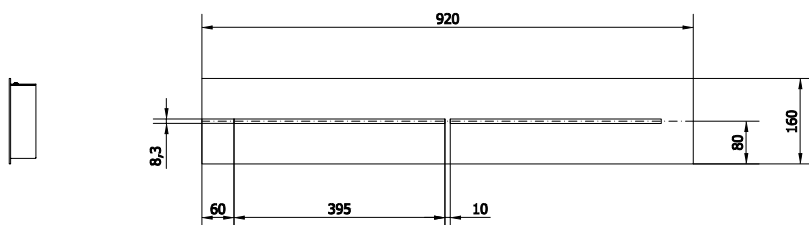

B-Piastre / Plates (Hail, Storm, Wonder)

TECHNICAL SHEET

BB01-L-92-08 WHITE

Mounting: a soffitto / ceiling

Environment: Indoor - IP20

Materials: Metallo / Metal

Information: Round plate with max 8 fittings

Lighting Control: dimmable 0-10V

BB01-L-92-08

PIASTRA ESTERNA / EXTERNAL PLATE

PIASTRA INTERNA / INTERNAL PLATE